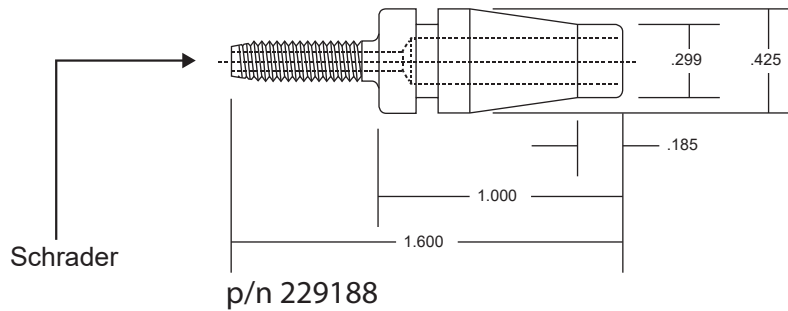

Semco® Hose Assemblies

B-Nut assembly

Aro quick release

5 ft (1.5 m) Aro hose assembly p/n 280012

10 ft (2.9 m) Aro hose assembly p/n 280013

15 ft (4.4 m) Aro hose assembly p/n 280014

B-Nut assembly

Hansen quick release

5 ft (1.5 m) Hansen hose assembly p/n 280000

10 ft (2.9 m) Hansen hose assembly p/n 280001

15 ft (4.4 m) Hansen hose assembly p/n 280002

B-Nut assembly

Schrader quick release

5 ft (1.5 m) Schrader hose assembly p/n 280006

10 ft (2.9 m) Schrader hose assembly p/n 280007

15 ft (4.4 m) Schrader hose assembly p/n 280008

B-Nut assembly

1/4" Female NPT

5 ft (1.5 m) Female NPT hose assembly p/n 231876

10 ft (2.9 m) Female NPT hose assembly p/n 232649

20 ft (5.9 m) Female NPT hose assembly p/n 234852

Authorized Distributor:
Bergdahl Associates, Inc.
2990 Sutro Street
Reno, Nevada 89512-1616
+1 775 323-7542
www.bergdahl.com

Semco® Hose Components

Authorized Distributor:
 Bergdahl Associates, Inc.
 2990 Sutro Street
 Reno, Nevada 89512-1616
 +1 775 323-7542
 www.bergdahl.com