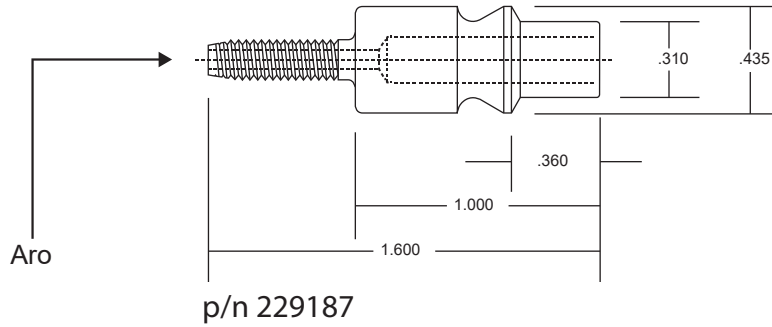

Semco® Hose Assemblies

B-Nut assembly

Aro quick release

5 ft (1.5 m) Aro hose assembly p/n 280012

10 ft (2.9 m) Aro hose assembly p/n 280013

15 ft (4.4 m) Aro hose assembly p/n 280014

B-Nut assembly

Hansen quick release

5 ft (1.5 m) Hansen hose assembly p/n 280000

10 ft (2.9 m) Hansen hose assembly p/n 280001

15 ft (4.4 m) Hansen hose assembly p/n 280002

B-Nut assembly

Schrader quick release

5 ft (1.5 m) Schrader hose assembly p/n 280006

10 ft (2.9 m) Schrader hose assembly p/n 280007

15 ft (4.4 m) Schrader hose assembly p/n 280008

B-Nut assembly

1/4" Female NPT

5 ft (1.5 m) Female NPT hose assembly p/n 231876

10 ft (2.9 m) Female NPT hose assembly p/n 232649

20 ft (5.9 m) Female NPT hose assembly p/n 234852

Authorized Distributor:
Bergdahl Associates, Inc.
2990 Sutro Street
Reno, Nevada 89512-1616
+1 775 323-7542
www.bergdahl.com

Semco® Hose Components

Authorized Distributor:
 Bergdahl Associates, Inc.
 2990 Sutro Street
 Reno, Nevada 89512-1616
 +1 775 323-7542
 www.bergdahl.com