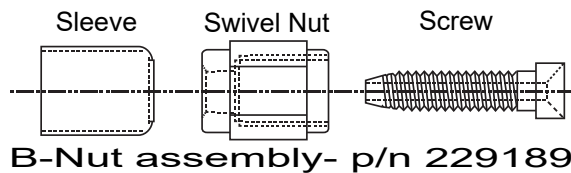

5 ft (1.5 m) Hansen hose assembly p/n 280000

10 ft (2.9 m) Hansen hose assembly p/n 280001

15 ft (4.4 m) Hansen hose assembly p/n 280002

B-Nut assembly

Schrader quick release

5 ft (1.5 m) Schrader hose assembly p/n 280006

10 ft (2.9 m) Schrader hose assembly p/n 280007

15 ft (4.4 m) Schrader hose assembly p/n 280008

B-Nut assembly

1/4" Female NPT

5 ft (1.5 m) Female NPT hose assembly p/n 231876

10 ft (2.9 m) Female NPT hose assembly p/n 232649

20 ft (5.9 m) Female NPT hose assembly p/n 234852

Authorized Distributor:
Bergdahl Associates, Inc.
2990 Sutro Street
Reno, Nevada 89512-1616
+1 775 323-7542
www.bergdahl.com

Semco® Hose Components

Authorized Distributor:
 Bergdahl Associates, Inc.
 2990 Sutro Street
 Reno, Nevada 89512-1616
 +1 775 323-7542
 www.bergdahl.com