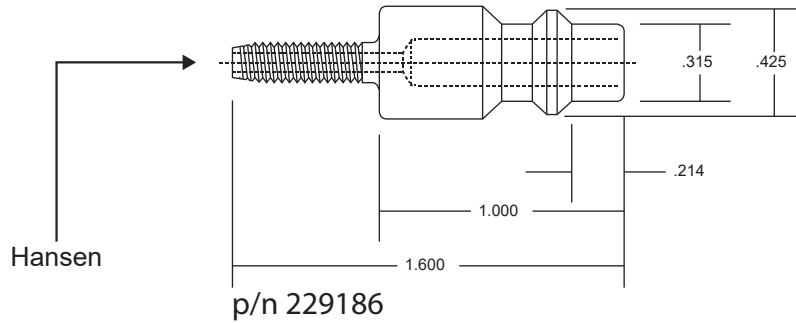

Semco® Hose Assemblies

B-Nut assembly

Aro quick release

5 ft (1.5 m) Aro hose assembly p/n 280012

10 ft (2.9 m) Aro hose assembly p/n 280013

15 ft (4.4 m) Aro hose assembly p/n 280014

B-Nut assembly

Hansen quick release

5 ft (1.5 m) Hansen hose assembly p/n 280000

10 ft (2.9 m) Hansen hose assembly p/n 280001

15 ft (4.4 m) Hansen hose assembly p/n 280002

B-Nut assembly

Schrader quick release

5 ft (1.5 m) Schrader hose assembly p/n 280006

10 ft (2.9 m) Schrader hose assembly p/n 280007

15 ft (4.4 m) Schrader hose assembly p/n 280008

B-Nut assembly

1/4" Female NPT

5 ft (1.5 m) Female NPT hose assembly p/n 231876

10 ft (2.9 m) Female NPT hose assembly p/n 232649

20 ft (5.9 m) Female NPT hose assembly p/n 234852

Authorized Distributor:
Bergdahl Associates, Inc.
2990 Sutro Street
Reno, Nevada 89512-1616
+1 775 323-7542
www.bergdahl.com

Semco® Hose Components

Authorized Distributor:
 Bergdahl Associates, Inc.
 2990 Sutro Street
 Reno, Nevada 89512-1616
 +1 775 323-7542
 www.bergdahl.com