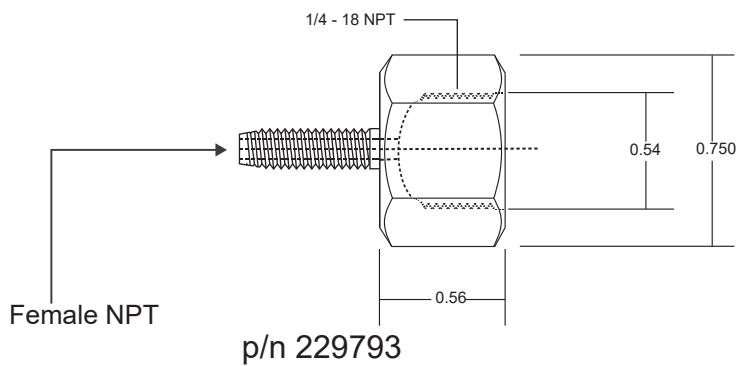

Semco® Hose Assemblies

B-Nut assembly

Aro quick release

5 ft (1.5 m) Aro hose assembly p/n 280012

10 ft (2.9 m) Aro hose assembly p/n 280013

15 ft (4.4 m) Aro hose assembly p/n 280014

B-Nut assembly

Hansen quick release

5 ft (1.5 m) Hansen hose assembly p/n 280000

10 ft (2.9 m) Hansen hose assembly p/n 280001

15 ft (4.4 m) Hansen hose assembly p/n 280002

B-Nut assembly

Schrader quick release

5 ft (1.5 m) Schrader hose assembly p/n 280006

10 ft (2.9 m) Schrader hose assembly p/n 280007

15 ft (4.4 m) Schrader hose assembly p/n 280008

B-Nut assembly

1/4" Female NPT

5 ft (1.5 m) Female NPT hose assembly p/n 231876

10 ft (2.9 m) Female NPT hose assembly p/n 232649

20 ft (5.9 m) Female NPT hose assembly p/n 234852

Authorized Distributor:
Bergdahl Associates, Inc.
2990 Sutro Street
Reno, Nevada 89512-1616
+1 775 323-7542
www.bergdahl.com

Semco® Hose Components

Authorized Distributor:
 Bergdahl Associates, Inc.
 2990 Sutro Street
 Reno, Nevada 89512-1616
 +1 775 323-7542
 www.bergdahl.com